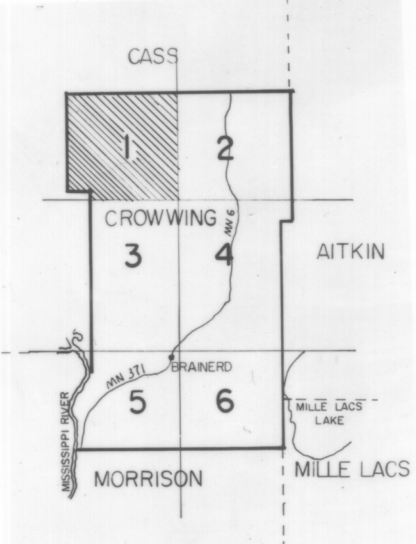

3-116

3-117

2-159

2-160

4-76

Film Negative
 CROW WING COUNTY, MINNESOTA

PHOTOGRAPHY SCALE - 1:15,840
 FLIGHT HEIGHT - 7920'
 CAMERA - 21129, 119047
 FOCAL LENGTH - 152.348 mm., 153.115 mm.
 FILM TYPE - 2424
 FLYING COMPLETED - 8-30-78

Mark Hurd
 AERIAL SURVEYS, INC.
 MINNEAPOLIS, MINNESOTA
 SANTA BARBARA, CALIF. SAN JUAN, PUERTO RICO
 APPROXIMATE SCALE IN FEET
 1" = 5280'

SHEET 1 OF 6

TECH. FILE COPY
DO NOT REMOVE