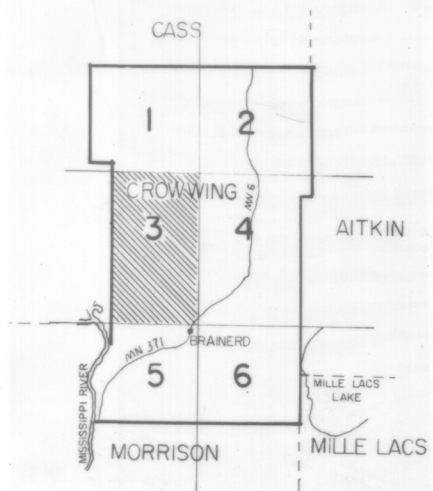

TECH. FILE COPY
DO NOT REMOVE

Film Negative
CROW WING COUNTY, MINNESOTA

PHOTOGRAPHY SCALE - 1:15,840
FLIGHT HEIGHT - 7920'
CAMERA - 21129, 119047
FOCAL LENGTH - 152.348 mm., 153.115 mm.
FILM TYPE - 2424
FLYING COMPLETED - 8-30-78

Mark Hurd
AERIAL SURVEYS, INC.
MINNEAPOLIS, MINNESOTA

SANTA BARBARA, CALIF. SAN JUAN, PUERTO RICO
APPROXIMATE SCALE IN FEET
1"=5280'