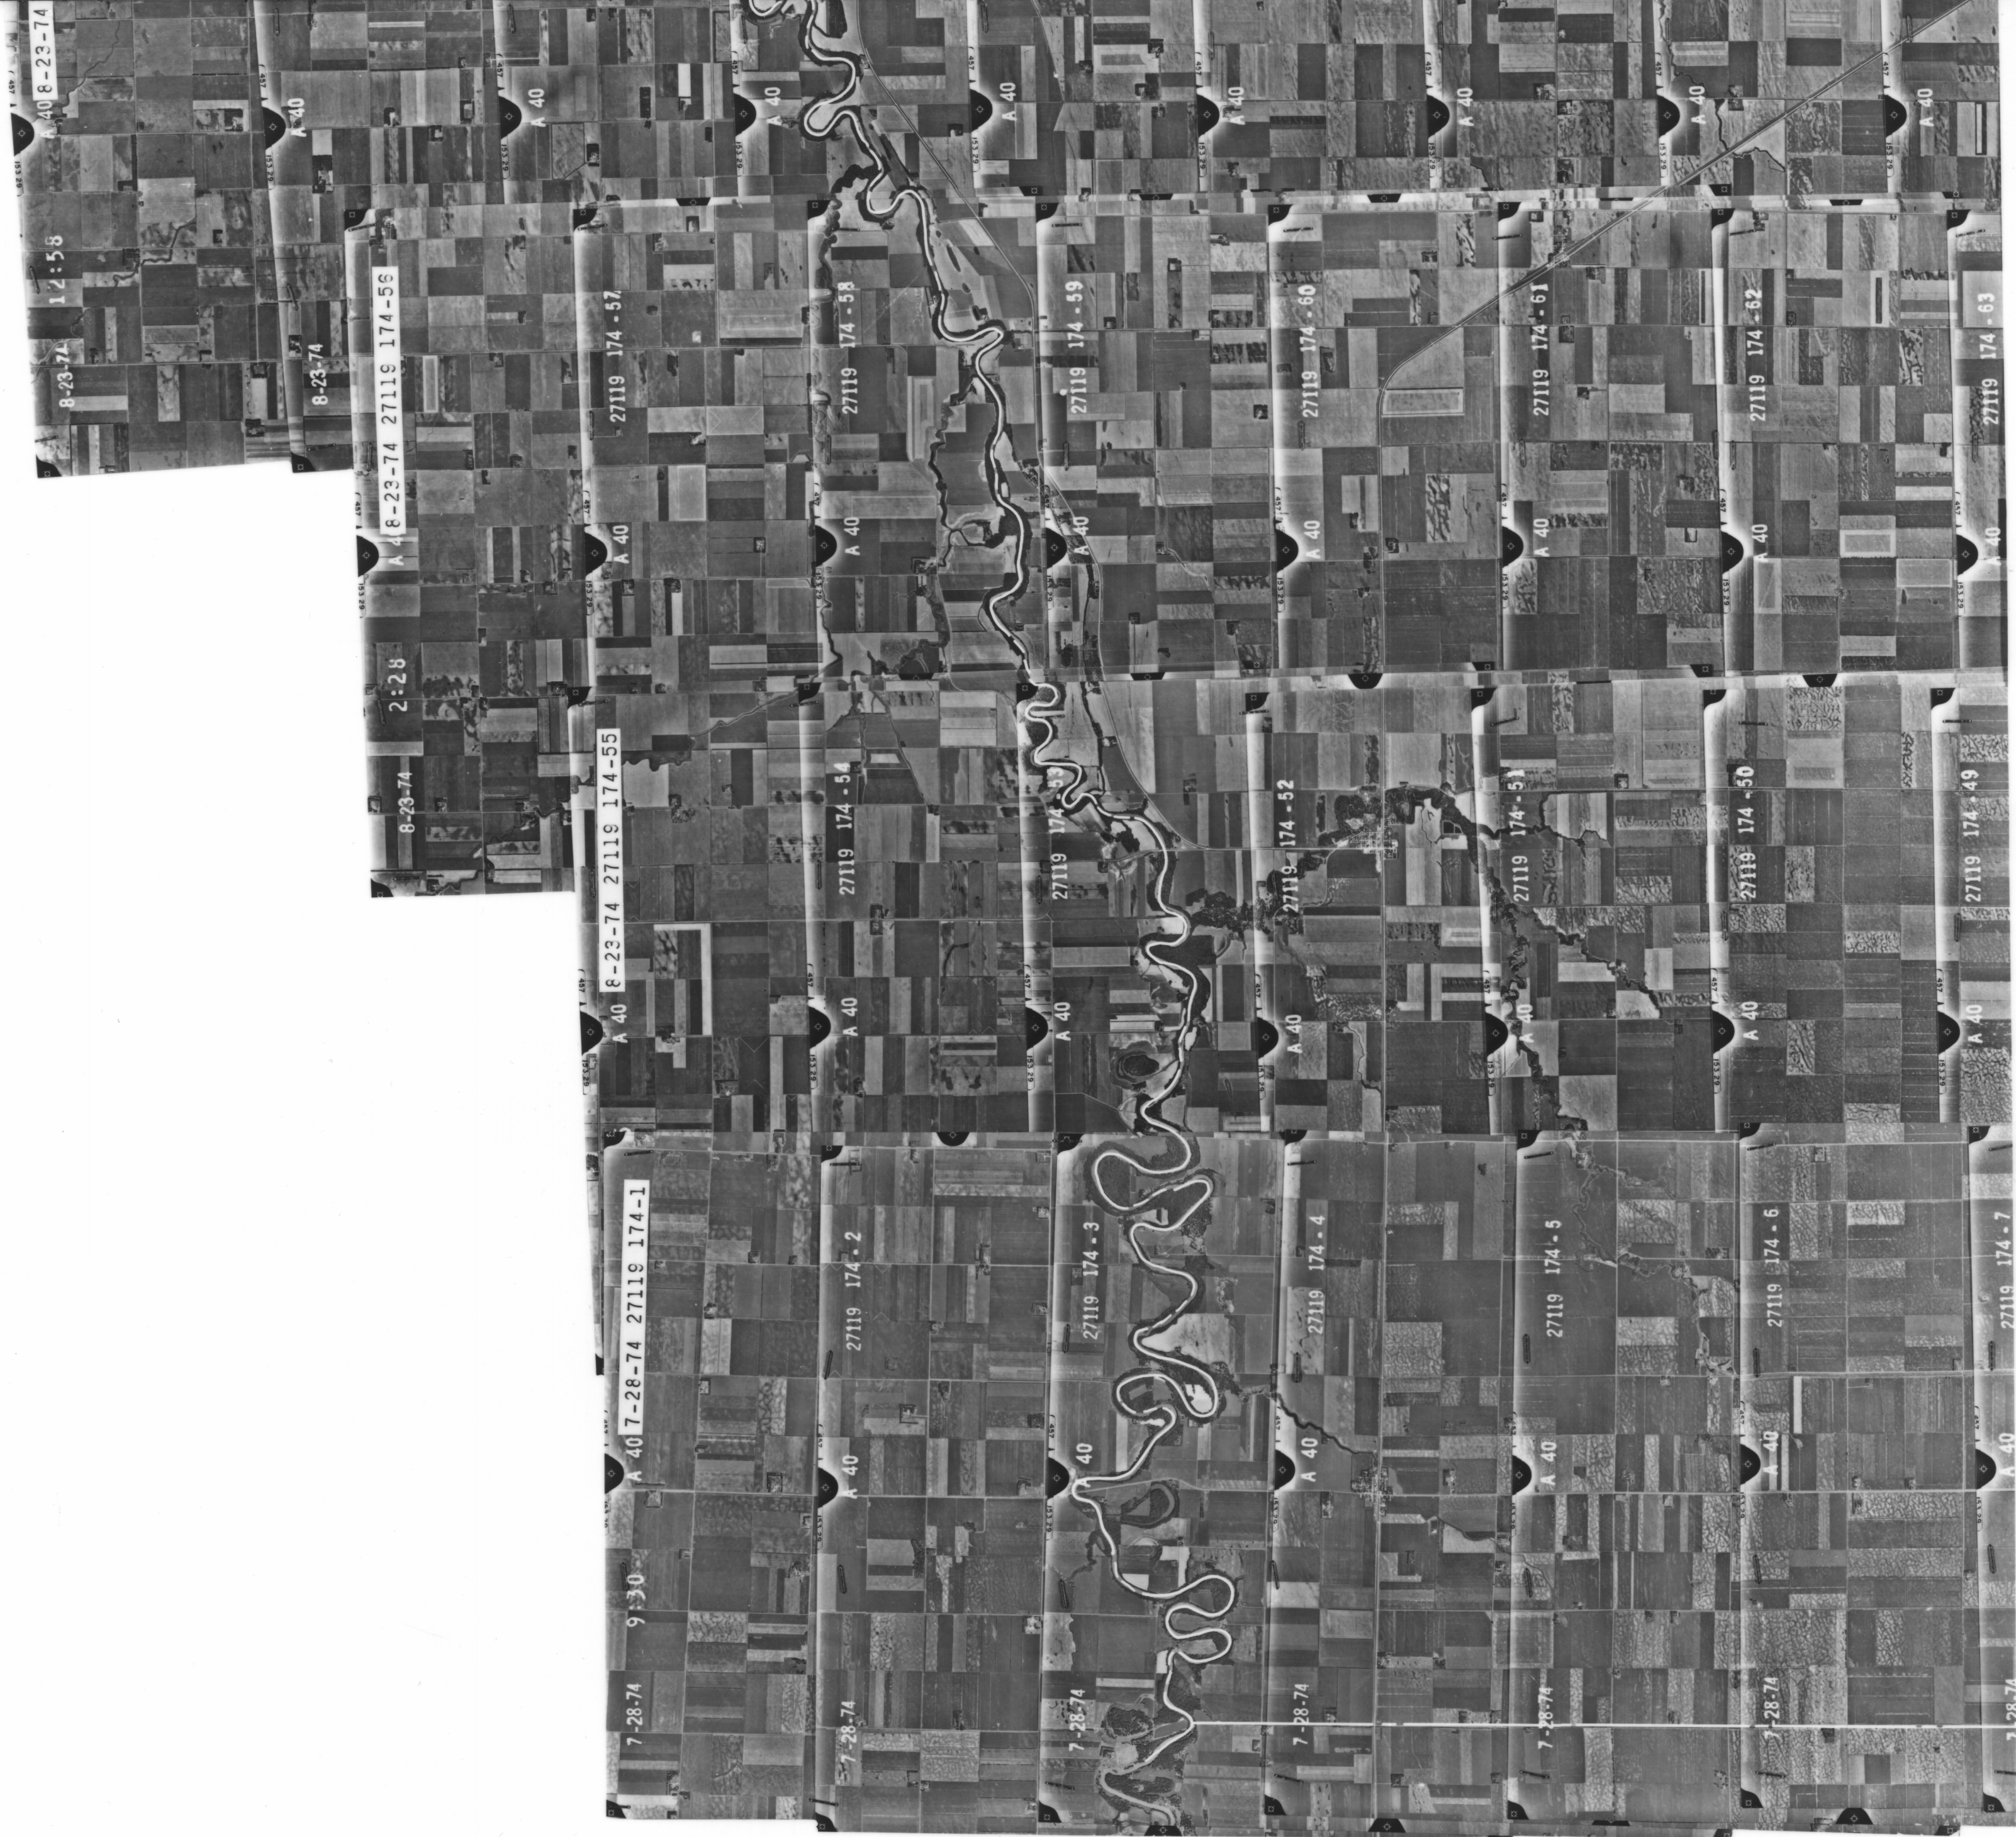

strip here

NO PHOTOS AS  
OF 8-75

U.S. DEPARTMENT OF AGRICULTURE  
AGRICULTURAL STABILIZATION AND CONSERVATION SERVICE

INVITATION NO. ASCS-5-74DC ITEM 9  
FLOWN BY PARK AERIAL SURVEYS, INC., LOUISVILLE, KY  
YEAR FLOWN: 1974 AERIAL NEGATIVE SCALE 1:40,000  
SHEET 3 OF 10 SHEETS