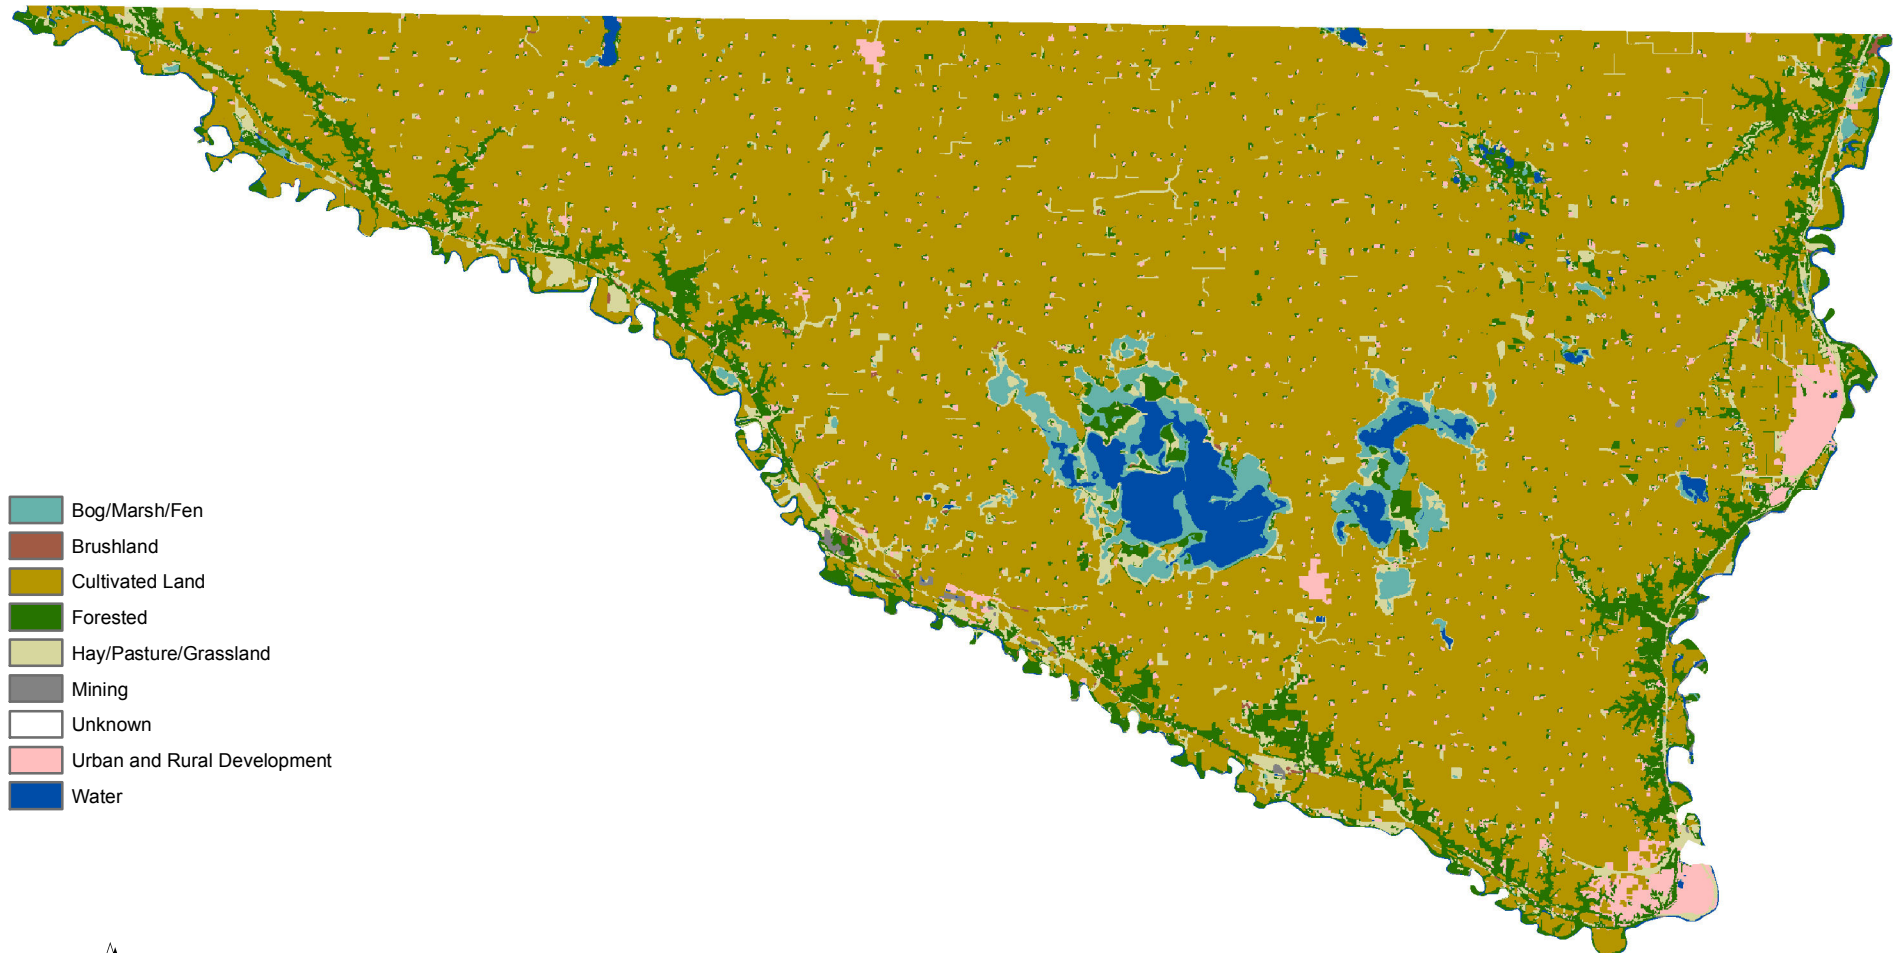

Land Use for Nicollet County, Minnesota

Land Management Information Center Data Depository
Reproduced from aerial photography taken 1986 to 1996