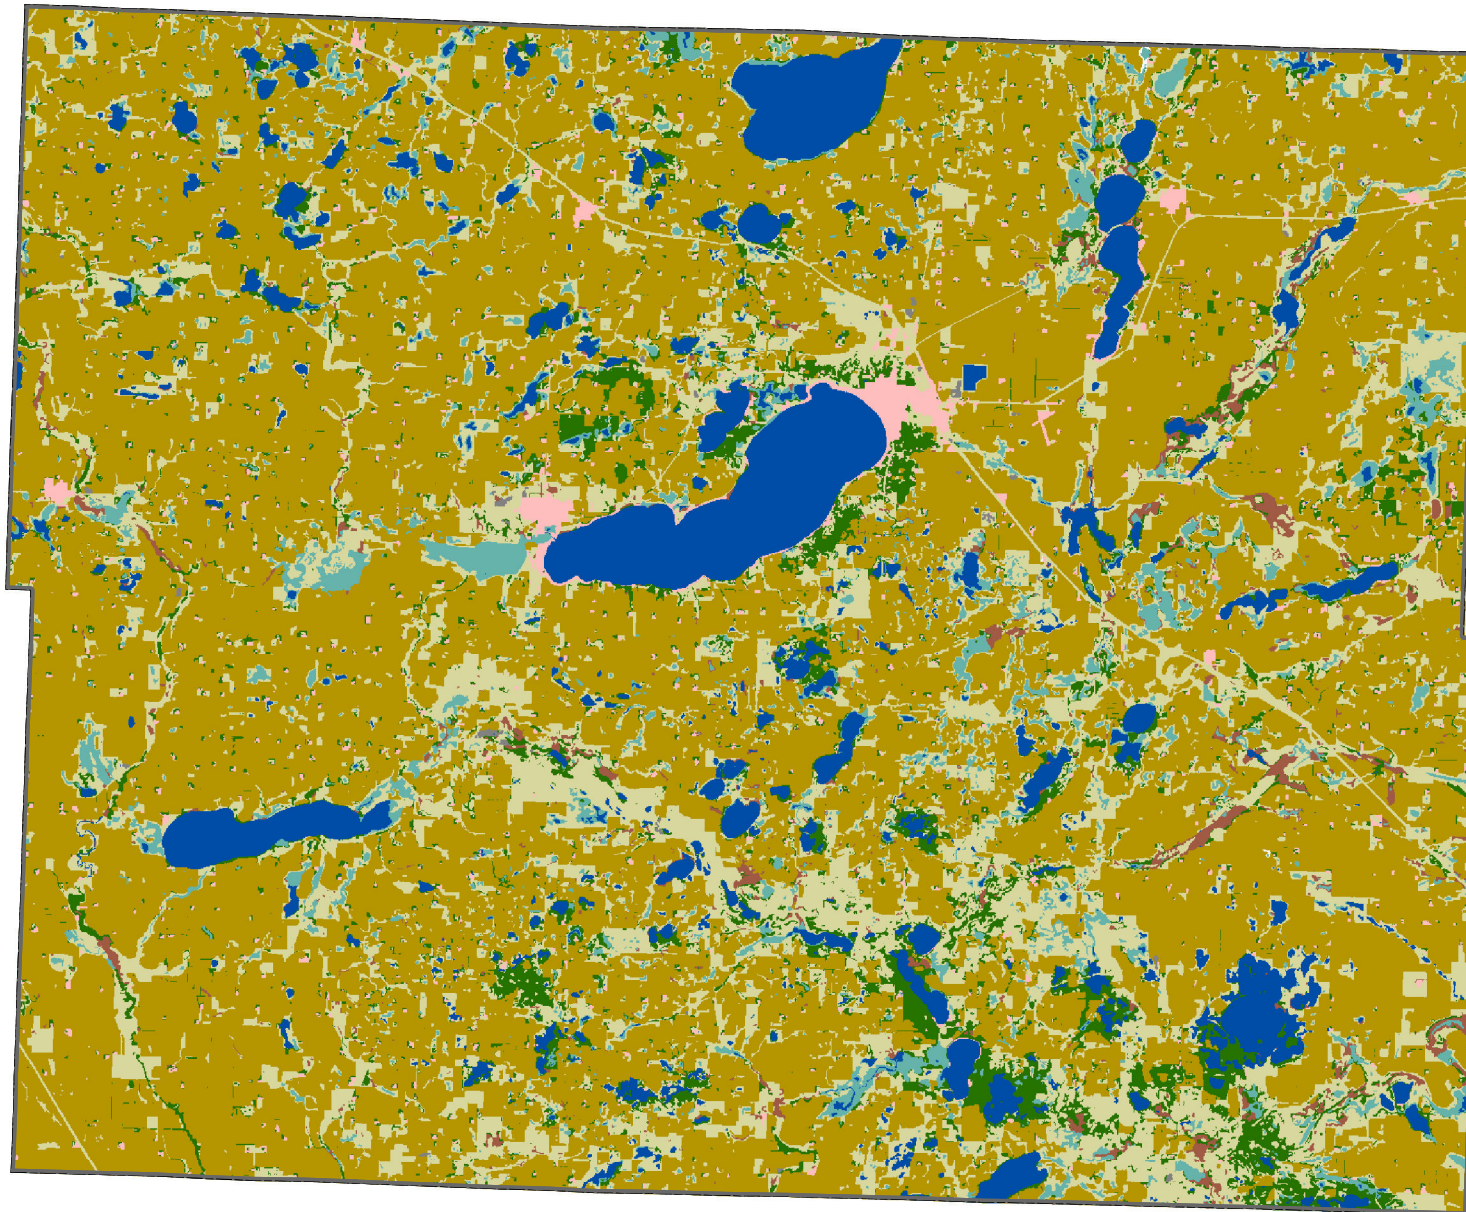

Pope County Minnesota Land Use

-  Bog/Marsh/Fen
-  Brushland
-  Cultivated Land
-  Forested
-  Hay/Pasture/Grassland
-  Mining
-  Unknown
-  Urban and Rural Development
-  Water